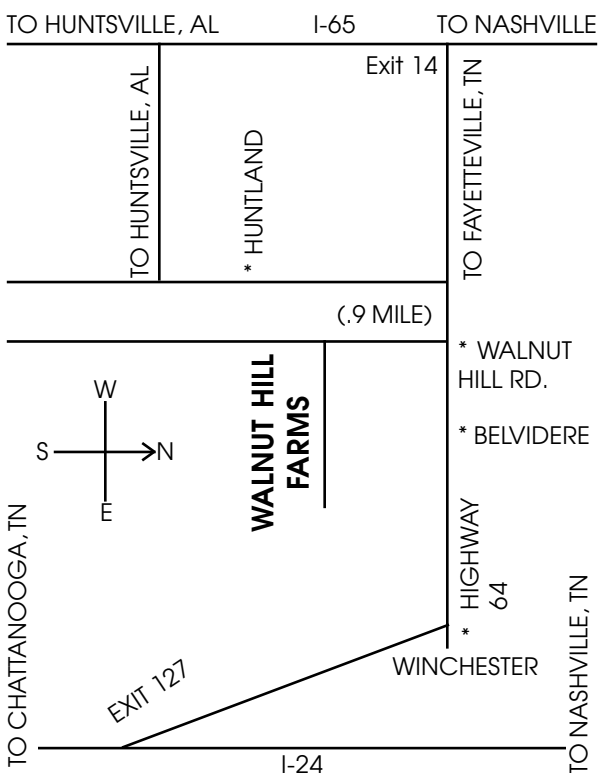

TO OUR CUSTOMERS

It is with pleasure that we present our new Fall 2020 - Spring 2021 wholesale growers catalog. Walnut Hill Farms is a family owned and operated nursery growing to meet your needs. Our goal is to continue to produce some of the finest quality nursery stock available to the trade. Again, this year, we have added several new varieties and cultivars to our list. We hope you will find these exciting and useful in your operations. We would like to thank our customers for their support and gladly invite new customers to our business. A cordial invitation is extended you to visit with us at your convenience.

Thank you,
Robert & Hope Wilkinson, Jr.

WALNUT HILL FARMS

947 Walnut Hill Rd • Belvidere, TN 37306

Phone: (931) 967-2546

Fax: (931) 967-6850

walnuthillfarms@netcomsouth.com

Website: walnuthillfarmsnursery.com

Front Cover: Cornus x "Celestial Shadow"